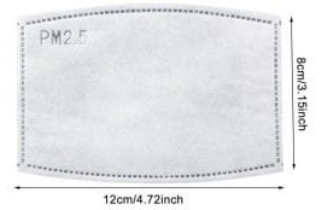

**AUTO-DNA RAPTOR PRO BLOWER**

**AUTO-DNA SEATBELT BRUSH**

**AUTO-DNA SMALL WOOL DRILL CONE**

**DUST MASK 10PC**

**FLEX XC 3401 VRG FORCED ROTATION**

**HIKARI HEAD LIGHT REGENERATION SYSTEM**

**MIRKA MIRLON SCUFF PAD MICRO FINE - 4.5 X 9 INCH**